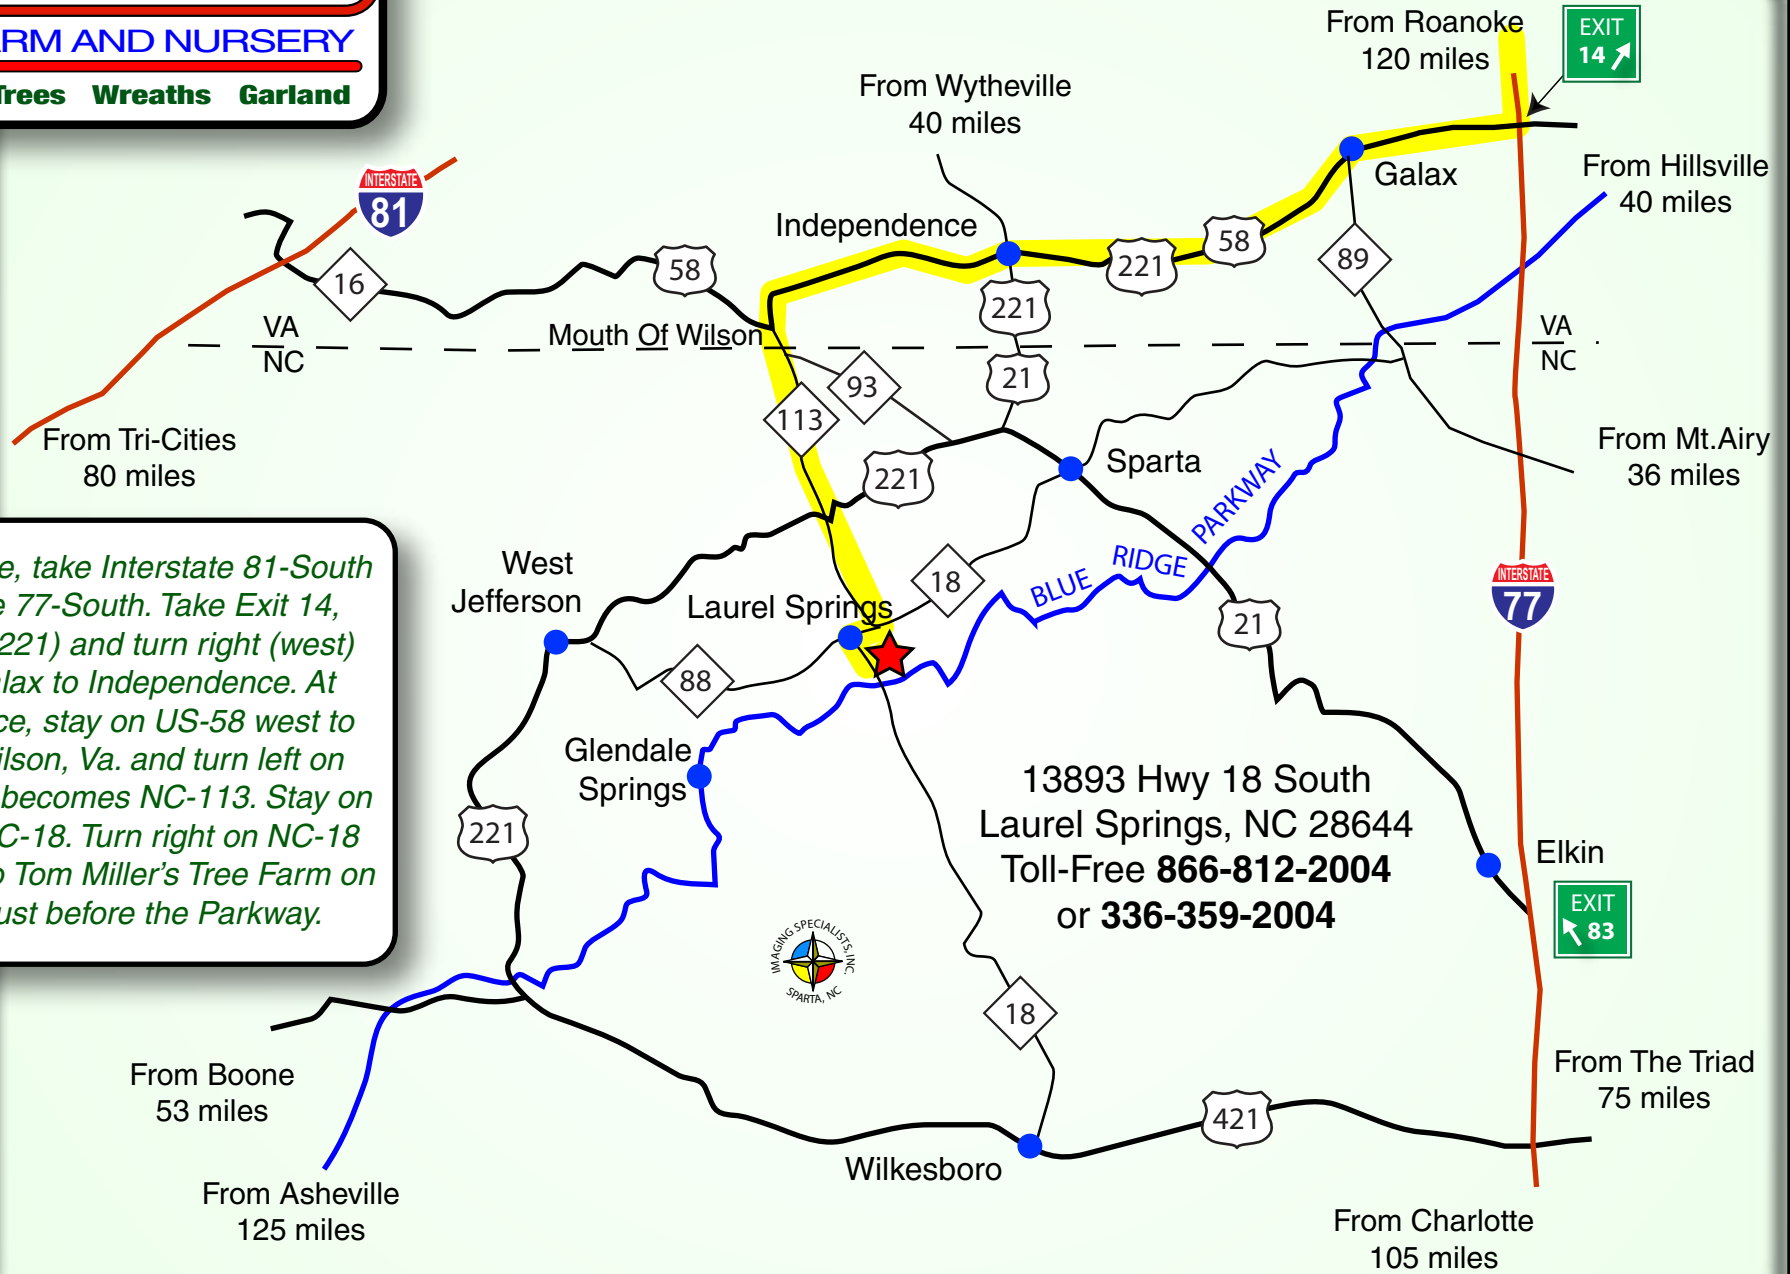

# TOM

## MILLER'S

### TREE FARM AND NURSERY

Fraser Fir Trees Wreaths Garland

www.tomstrees.com

*From Roanoke, take Interstate 81-South to Interstate 77-South. Take Exit 14, (US-58/ US-221) and turn right (west) through Galax to Independence. At Independence, stay on US-58 west to Mouth of Wilson, Va. and turn left on VA-93. VA-93 becomes NC-113. Stay on NC-113 to NC-18. Turn right on NC-18 and follow it to Tom Miller's Tree Farm on your left, just before the Parkway.*